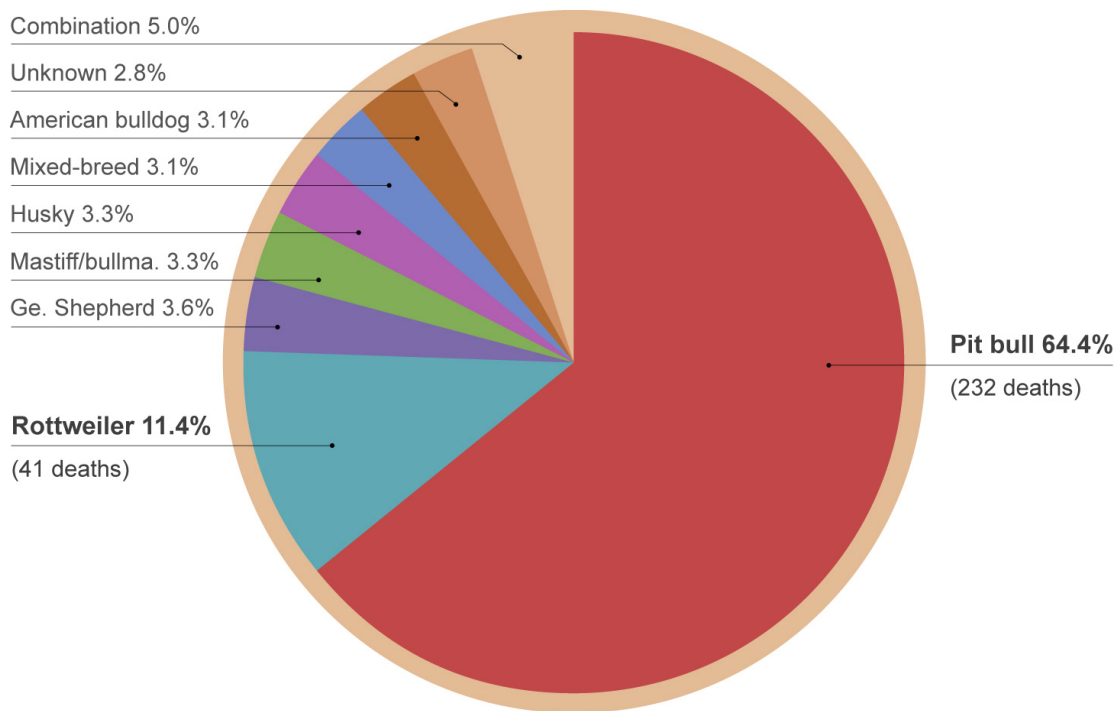

11-Year U.S. Dog Bite Fatality Chart - 2005 to 2015

During this 11-year period, 360 Americans suffered death due to dog bite injury.

Chart Key

Dog Breed	Deaths	% of Total
Pit bull	232	64.4%
Rottweiler	41	11.4%
German shepherd	13	3.6%
Mastiff/Bullmastiff [†]	12	3.3%
Husky	12	3.3%
Mixed breed	11	3.1%
American bulldog	11	3.1%
Unknown	10	2.8%
Combination [‡]	6 and less	5.0%+

DogsBite.org contains verifiable information about U.S. citizens killed by dogs including the name and age of each victim, location of attack, dog breed and up to 18 other factors. Source citations are available at www.DogsBite.org.

[†] Includes: Italian and English mastiff, Neapolitan mastiff, bullmastiff and mastiff-mixes.

[‡] Combination includes 29 dog breeds that contributed to 6 or fewer deaths. Of these, 11 breeds each contributed from 6 to 2 deaths and 18 breeds each contributed to 1 death. Because some attacks involved multiple breeds, the total will exceed 100%.